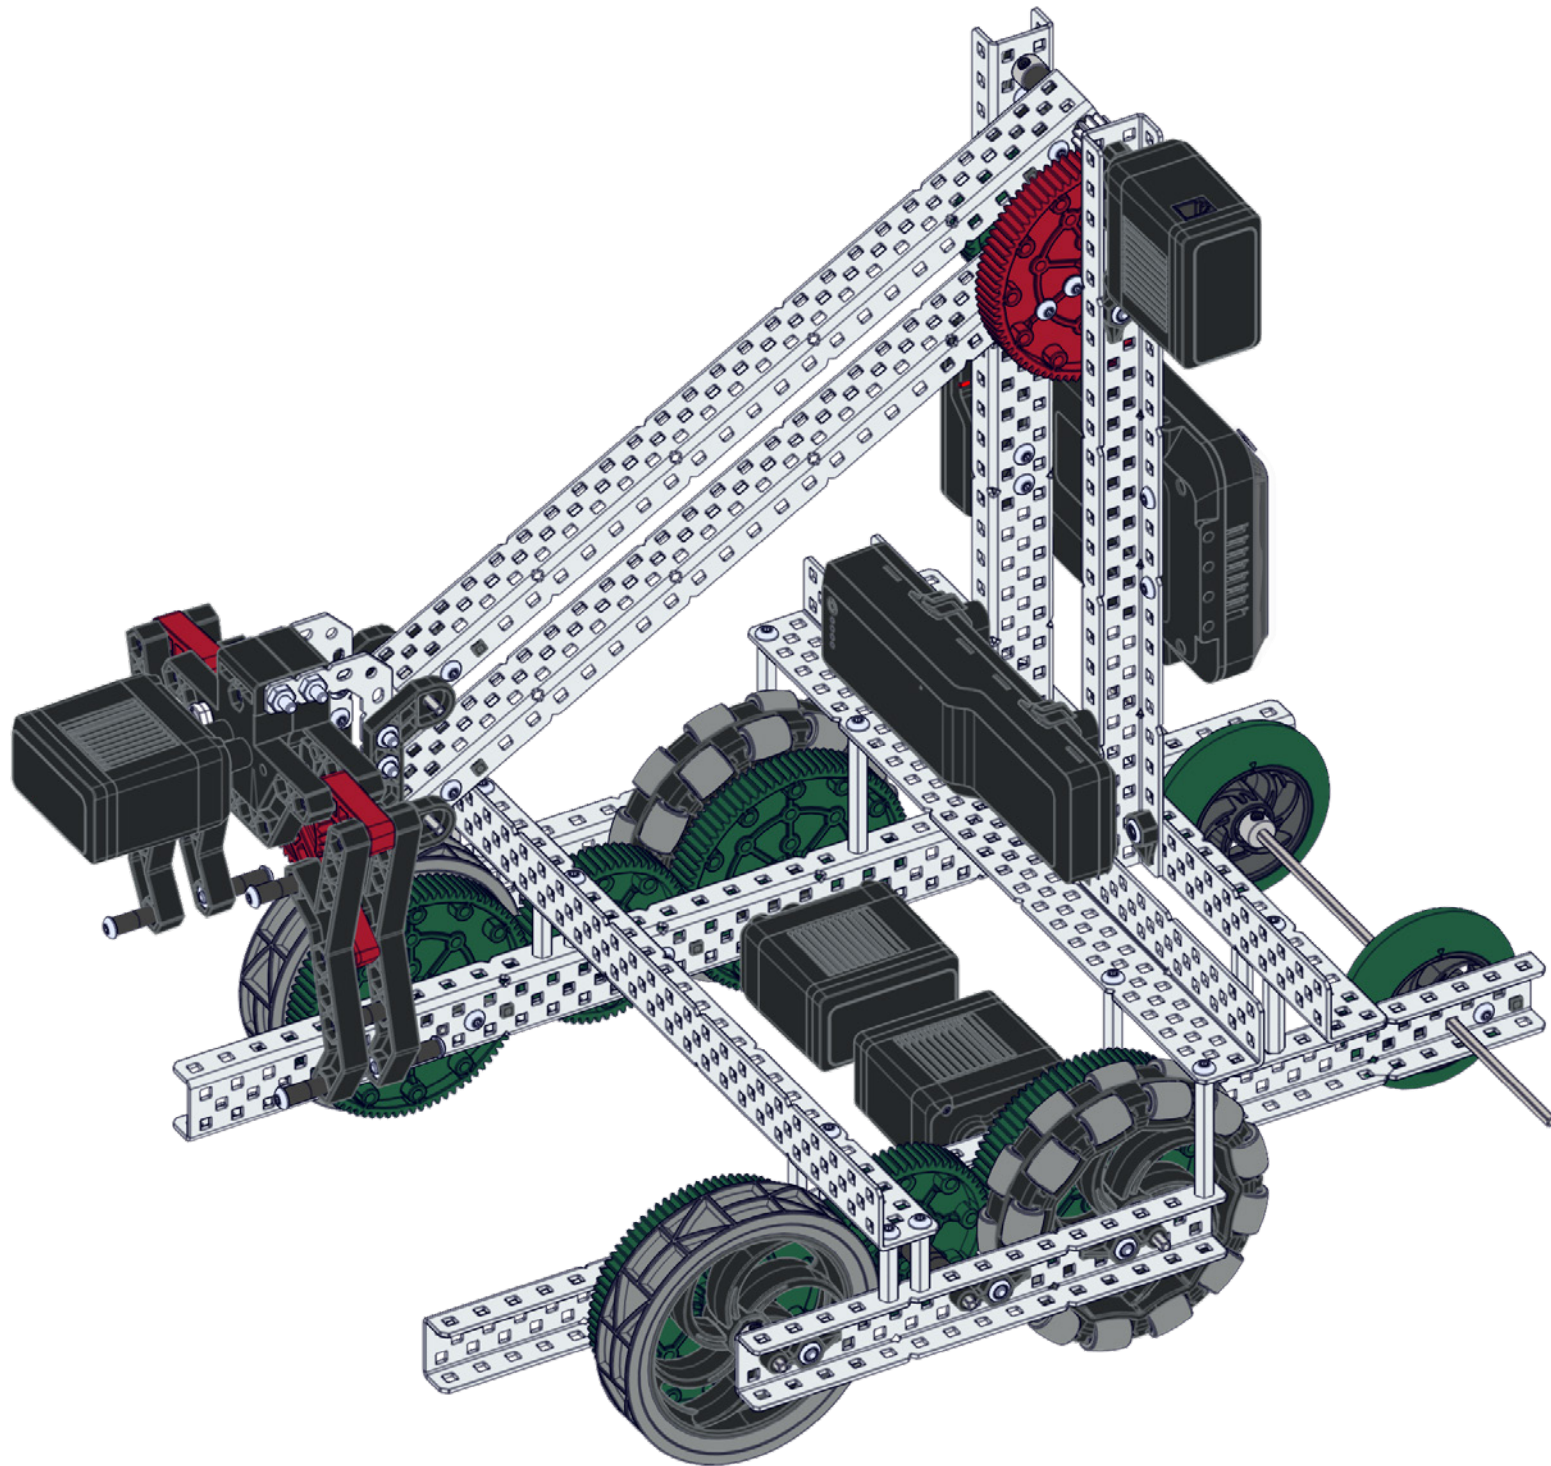

48

1x 2500-143

1x 2500-120

-  2x 1028-001
-  2x 4992-001
-  2x 1027-001

8x 4991-001

Lift Build Instructions

276-8001-753 Rev1

Custom manufactured in China for Innovation First Trading SARL. Distributed in the U.S.A, Mexico, Caribbean, Central & South America by VEX Robotics, Inc., 6725 W. FM 1570, Greenville, TX 75402, U.S.A. Distributed in China by Innovation First International (Shenzhen), Ltd., Suite 1906, Excellence Tower, 98 Fuhua Yi Road, Futian, Shenzhen, Guangdong, China 518048. Distributed in other regions by Innovation First Trading SARL, Innovation First Trading SARL, Parc Logistique Eurohub Sud, 3434 - Dudelange, Luxembourg +352 27 86 04 87. Distributed in Canada by / Distribué au Canada par / Innovation First Trading, LLC, 6725 W. FM 1570, Greenville, TX 75402, U.S.A.