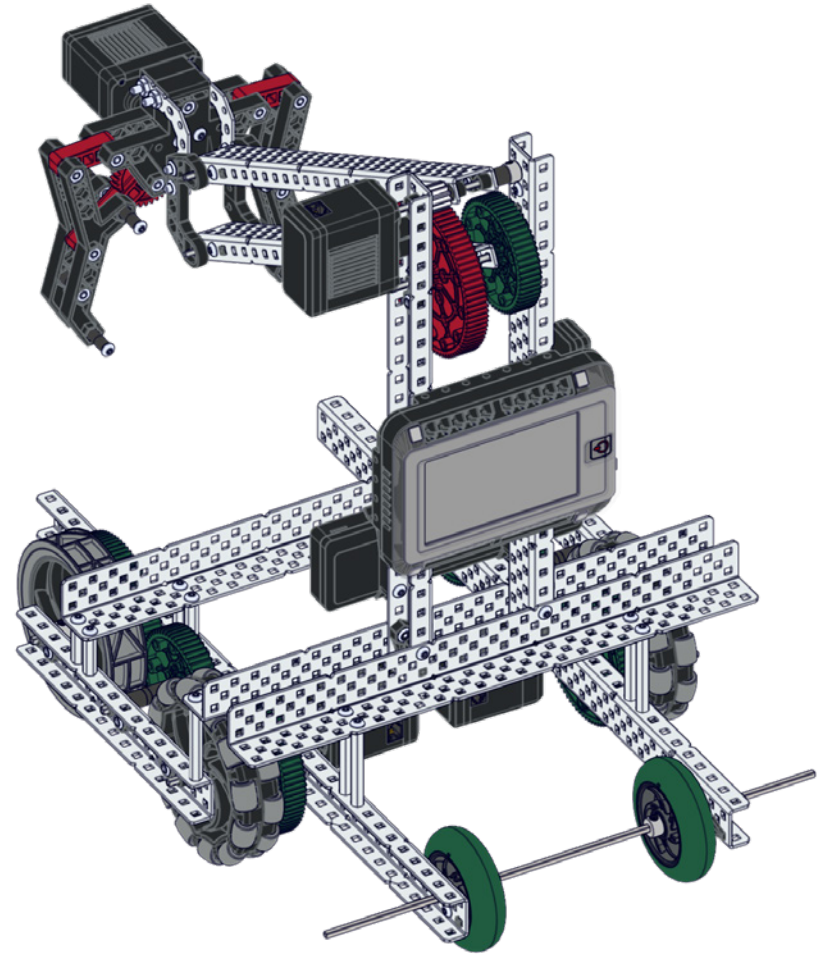

48

1x 2500-143

1x 2500-120

-  2x 1028-001
-  2x 4992-001
-  2x 1027-001

8x 4991-001

Lift Build Instructions

276-8001-753 Rev1

Custom manufactured in China for Innovation First Trading SARL. Distributed in the U.S.A, Mexico, Caribbean, Central & South America by VEX Robotics, Inc., 6725 W. FM 1570, Greenville, TX 75402, U.S.A. Distributed in China by Innovation First International (Shenzhen), Ltd., Suite 1906, Excellence Tower, 98 Fuhua Yi Road, Futian, Shenzhen, Guangdong, China 518048. Distributed in other regions by Innovation First Trading SARL, Innovation First Trading SARL, Parc Logistique Eurohub Sud, 3434 - Dudelange, Luxembourg +352 27 86 04 87. Distributed in Canada by / Distribué au Canada par / Innovation First Trading, LLC, 6725 W. FM 1570, Greenville, TX 75402, U.S.A.