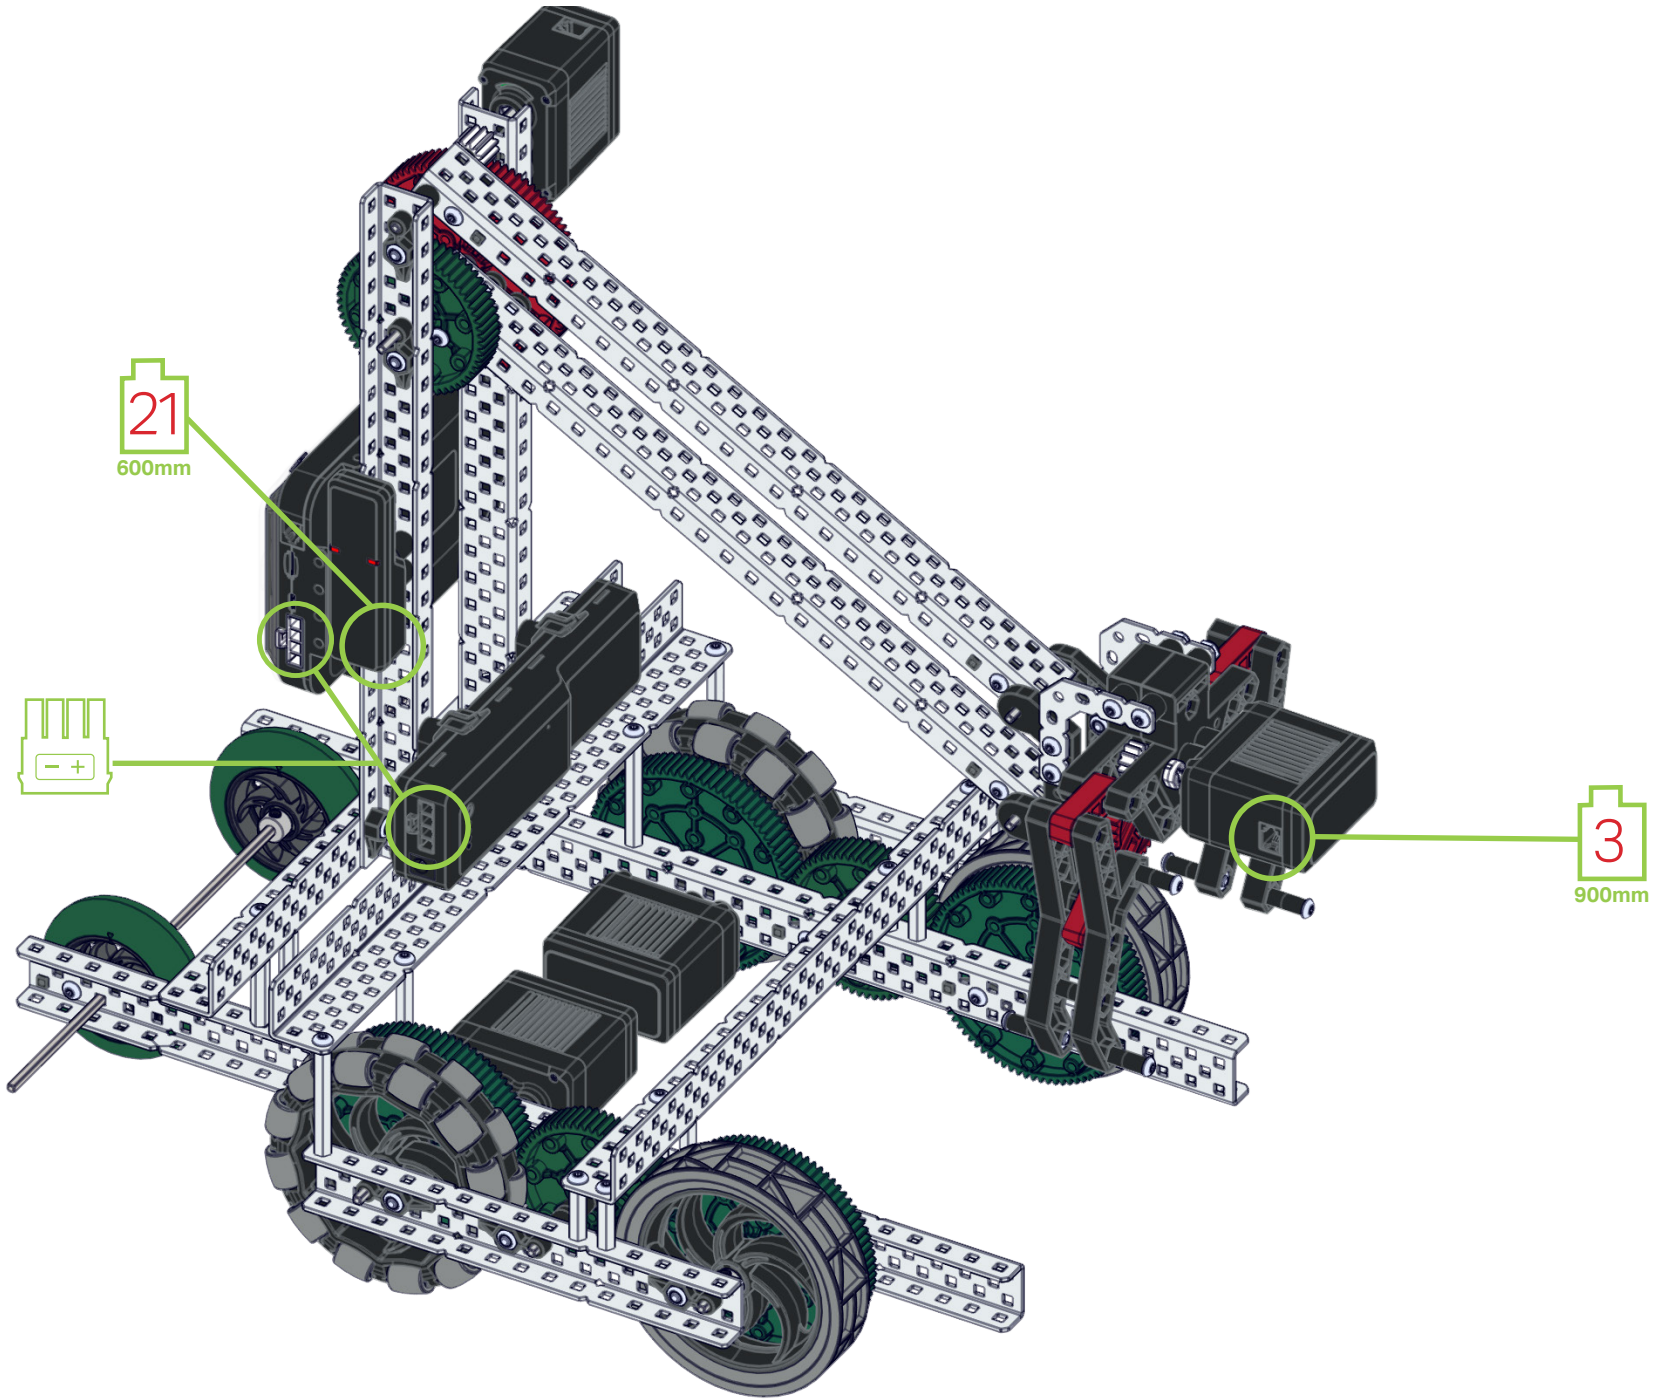

48

1x 2500-143

1x 2500-120

-  2x 1028-001
-  2x 4992-001
-  2x 1027-001

8x 4991-001

Lift Build Instructions

276-8001-753 Rev1

Custom manufactured in China for Innovation First Trading SARL. Distributed in the U.S.A, Mexico, Caribbean, Central & South America by VEX Robotics, Inc., 6725 W. FM 1570, Greenville, TX 75402, U.S.A. Distributed in China by Innovation First International (Shenzhen), Ltd., Suite 1906, Excellence Tower, 98 Fuhua Yi Road, Futian, Shenzhen, Guangdong, China 518048. Distributed in other regions by Innovation First Trading SARL, Innovation First Trading SARL, Parc Logistique Eurohub Sud, 3434 - Dudelange, Luxembourg +352 27 86 04 87. Distributed in Canada by / Distribué au Canada par / Innovation First Trading, LLC, 6725 W. FM 1570, Greenville, TX 75402, U.S.A.