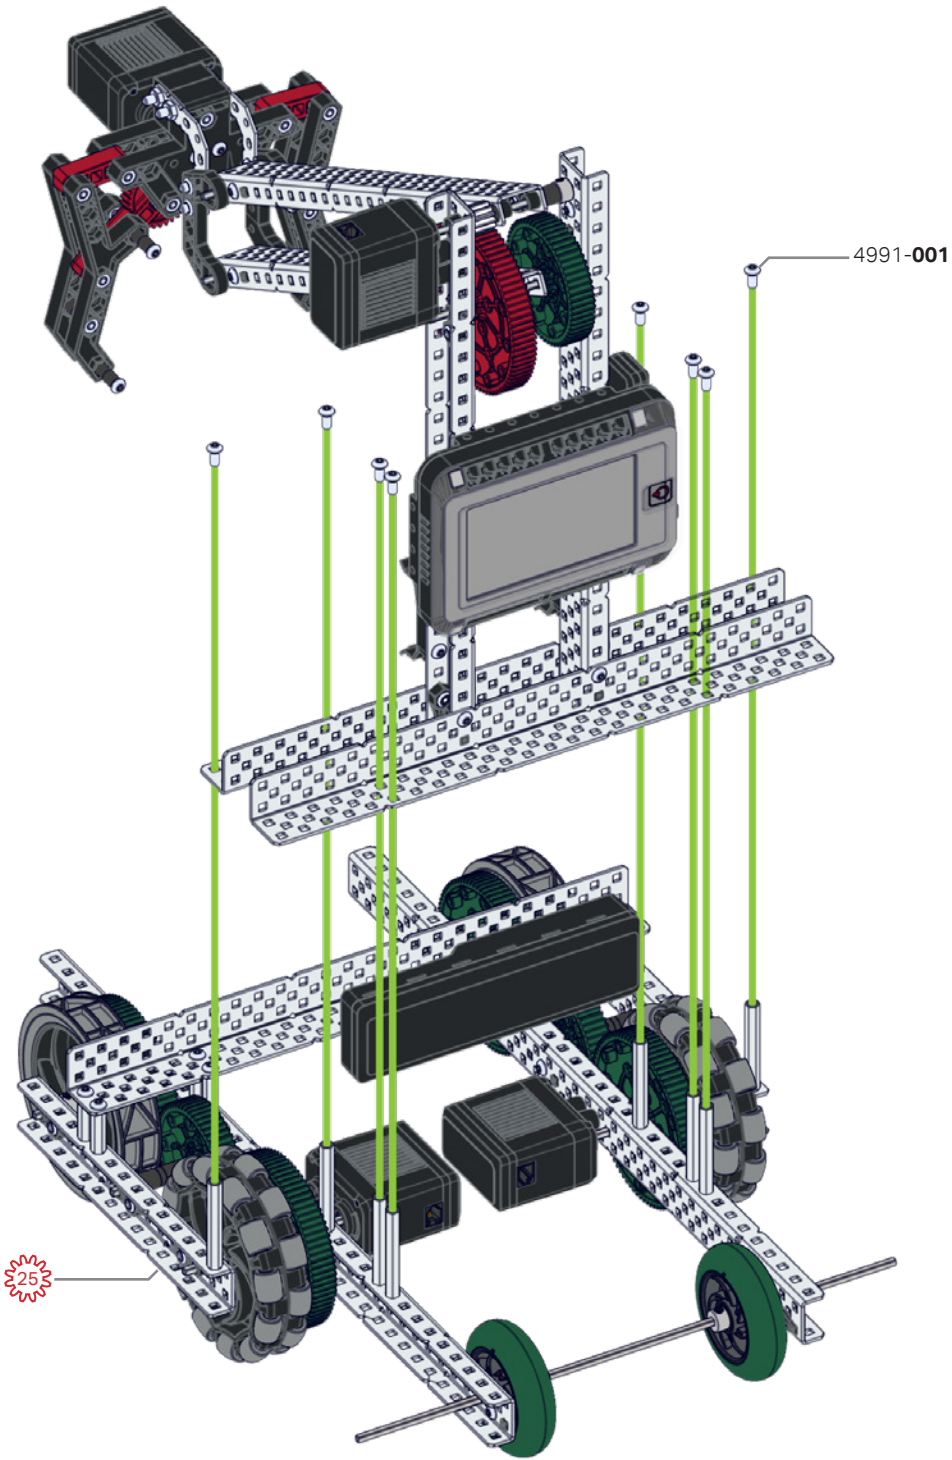

48

1x 2500-143

1x 2500-120

-  2x 1028-001
-  2x 4992-001
-  2x 1027-001

8x 4991-001

Lift Build Instructions

276-8001-753 Rev1

Custom manufactured in China for Innovation First Trading SARL. Distributed in the U.S.A, Mexico, Caribbean, Central & South America by VEX Robotics, Inc., 6725 W. FM 1570, Greenville, TX 75402, U.S.A. Distributed in China by Innovation First International (Shenzhen), Ltd., Suite 1906, Excellence Tower, 98 Fuhua Yi Road, Futian, Shenzhen, Guangdong, China 518048. Distributed in other regions by Innovation First Trading SARL, Innovation First Trading SARL, Parc Logistique Eurohub Sud, 3434 - Dudelange, Luxembourg +352 27 86 04 87. Distributed in Canada by / Distribué au Canada par / Innovation First Trading, LLC, 6725 W. FM 1570, Greenville, TX 75402, U.S.A.